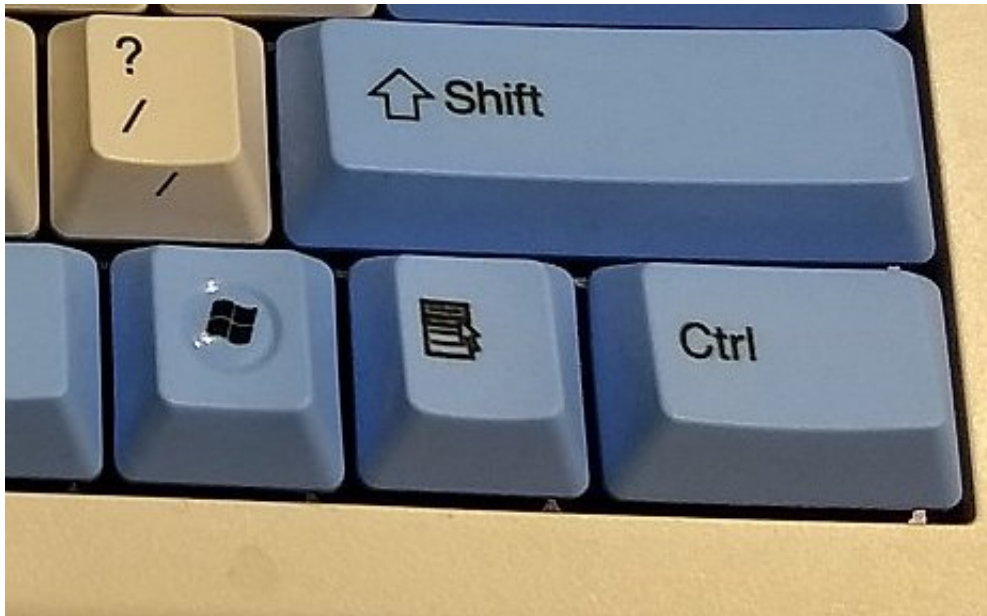

Download

[Option For Mac Keyboard](#)

[Option For Mac Keyboard](#)

Download

Disabled in macOS Mojave or later, or when using a firmware password T: Start up in target disk mode.. macOS Recovery installs different versions of macOS, depending on the key combination you use while starting up.. Keyboards With Macro KeysOption For Mac Keyboard ShortcutsTo use any of these key combinations, press and hold the keys immediately after pressing the power button to turn on your Mac, or after your Mac begins to restart.

1. [option keyboard](#)
2. [option keyboard windows](#)
3. [option keyboard key](#)

N: Start up from a NetBoot server, if your Mac supports network startup volumes To use the default boot image on the server, hold down Option-N instead.. Shift (⇧): Start up in safe mode Disabled when using a firmware password D: Start up to the Apple Diagnostics utility.