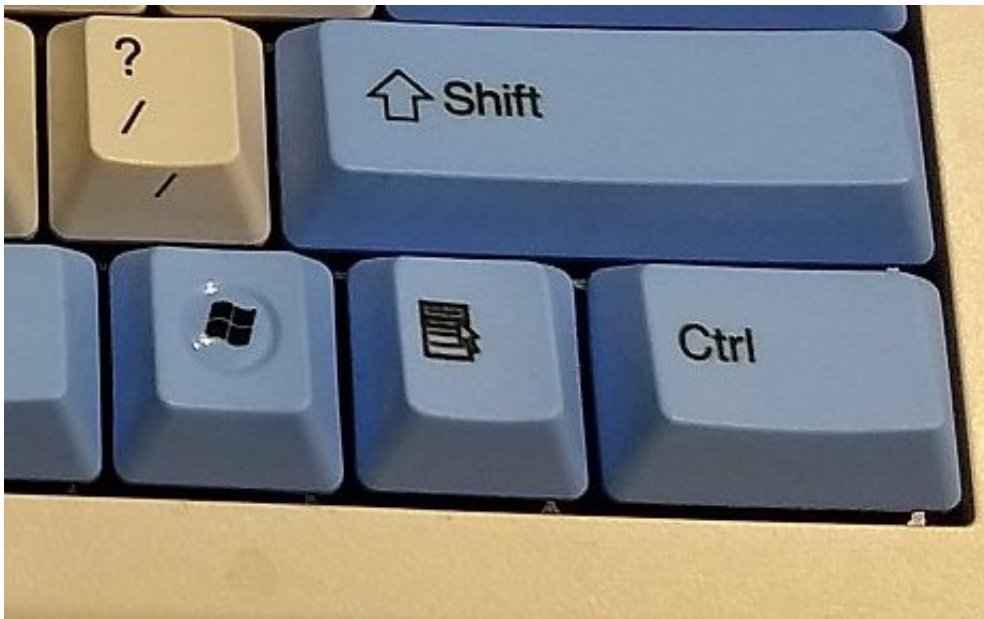

Disabled in macOS Mojave or later, or when using a firmware password T: Start up in target disk mode.. macOS Recovery installs different versions of macOS, depending on the key combination you use while starting up.. Keyboards With Macro KeysOption For Mac Keyboard ShortcutsTo use any of these key combinations, press and hold the keys immediately after pressing the power button to turn on your Mac, or after your Mac begins to restart.

1. [option keyboard](#)
2. [option keyboard windows](#)
3. [option keyboard key](#)

N: Start up from a NetBoot server, if your Mac supports network startup volumes To use the default boot image on the server, hold down Option-N instead.. Shift (⇧): Start up in safe mode Disabled when using a firmware password D: Start up to the Apple Diagnostics utility.

option keyboard

option keyboard, option keyboard symbol, option keyboard windows, option keyboard button, option keyboard key, option keyboard symbols mac, option keyboard shortcuts mac, option keyboard macbook, option keyboard shortcut, option keyboard apple [Digital Electronics With Vhdl William Kleitz Pdf Converter](#)

Change system preferences for keyboard shortcuts From the Apple menu, select System Preferences.. If your Mac is using a firmware password, you're prompted to enter the password. [Autodesk Homestyler Free Download](#)

[If I Bought The Sims 4 For Xbox](#)

[Can I Play On My Mac](#)

option keyboard windows

[New Apps Download For Android Mobile](#)

If your Mac is using a firmware password, you're prompted to enter the password.. Eject (⏏) or F12 or mouse button or trackpad button: Eject removable media, such as an optical disc.. Option (⌥) or Alt: Start up to Startup Manager, which allows you to choose other available startup disks or volumes. [Ham Satta Satta Hai Full Movie Hindi Filmy Wap](#)